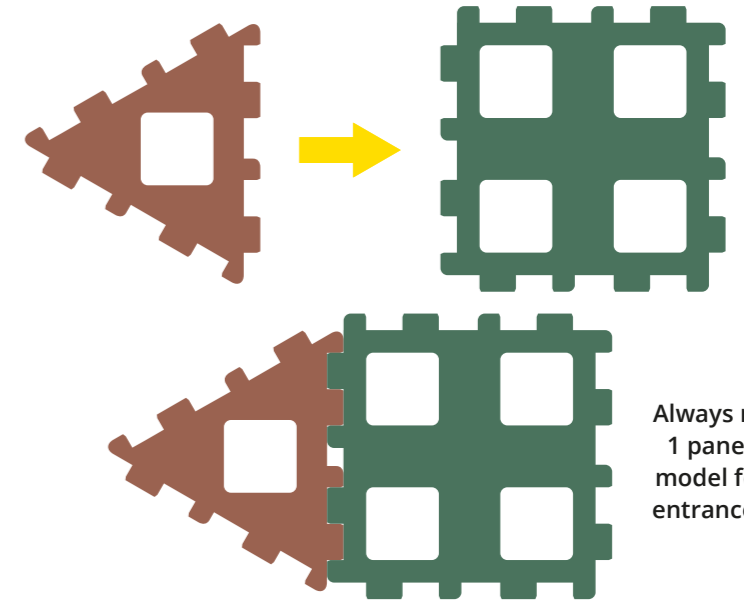

70-71200 – 12 Pieces 70-71205 – 24 Pieces 70-71210 – 36 Pieces

XL POLYDRON®

XL Polydron Natural Set 1 – 8 Squares & 4 Triangles

XL Polydron Natural Set 2 – 16 Squares & 8 Triangles

XL Polydron Natural Set 3 – 24 Squares & 12 Triangles

XL Polydron is 4 times the size of Giant Polydron

Pieces from the 2 ranges fit together perfectly

See the entire range and accessories at www.polydron.com

Assembly Instructions

Always remove 1 panel from model for easy entrance & exit