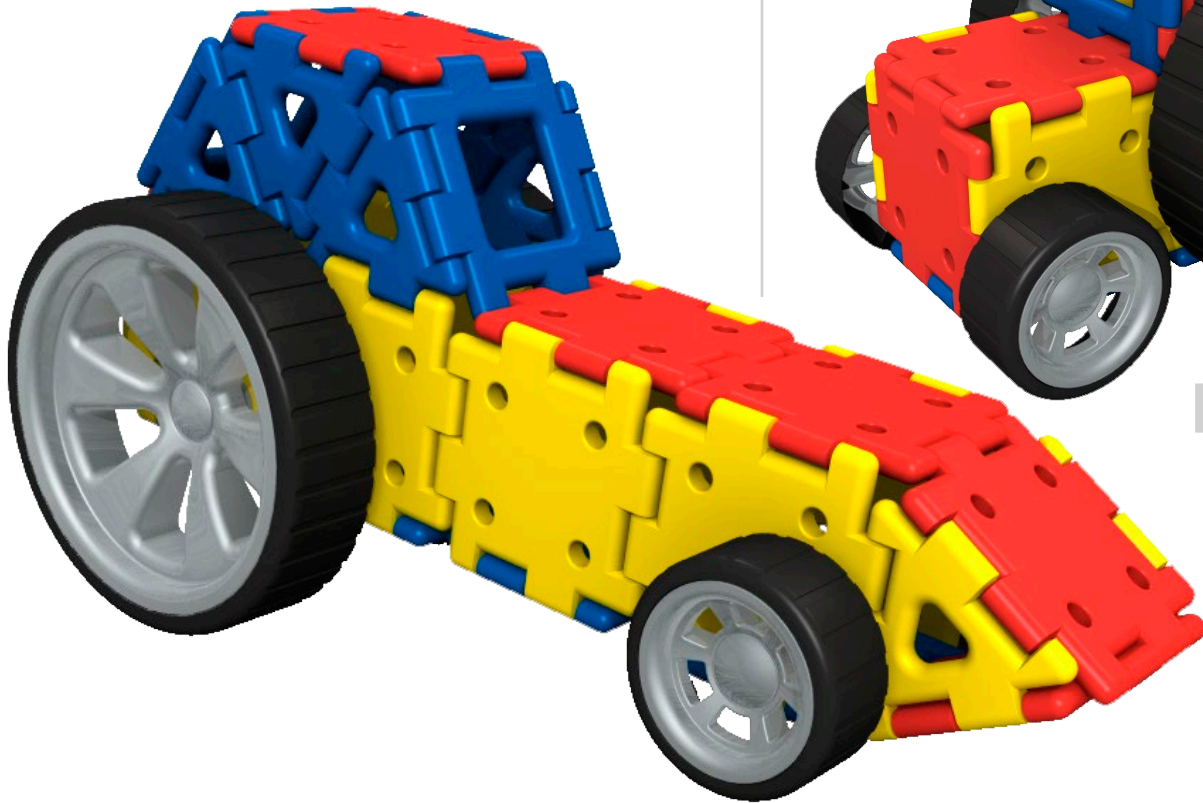

Dragster

Tractor

Car

Train