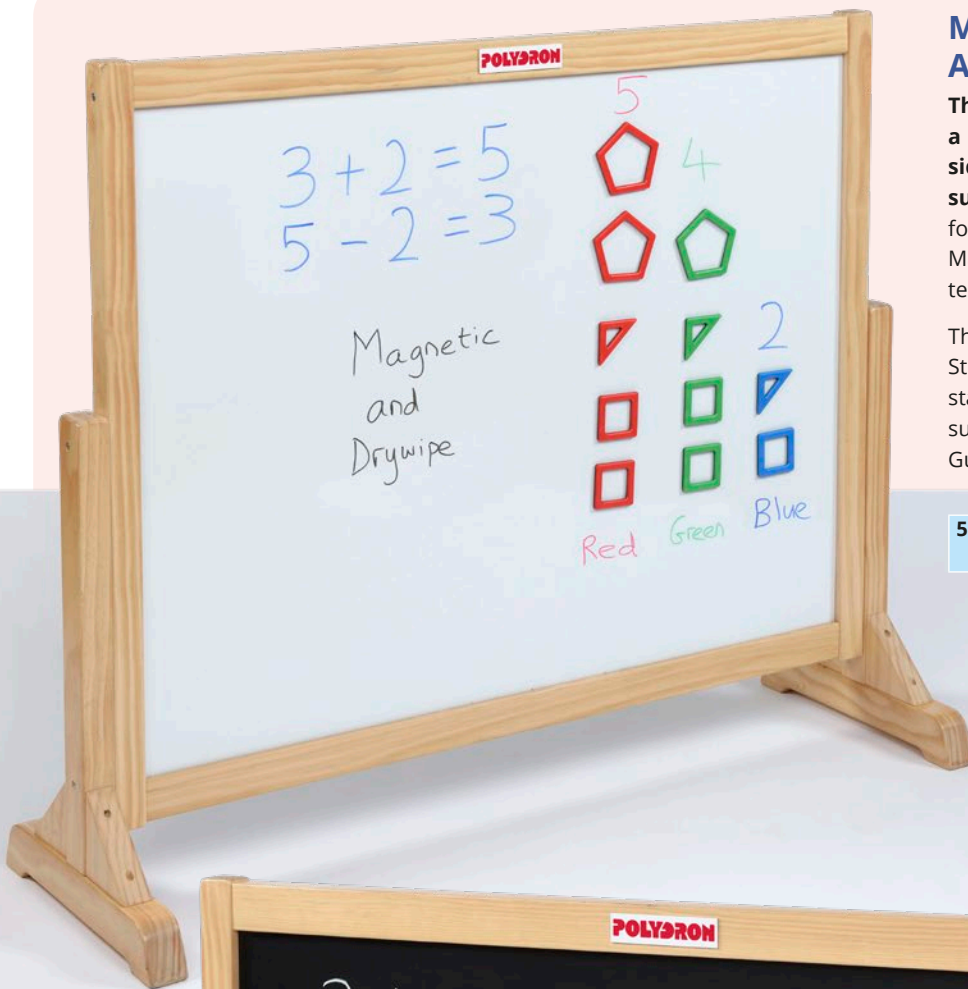

Magnetic Polydron Sphera Class Set

Contains enough pieces for a classroom of children to share their ideas and inspire their classmates.

16	24	8	8	8	4	4	
Sphere	Quadrant	Cone	Cylinder	Anti-Quadrant	Square	Right Angle	Guide

50-1120	1.27 kg 2.8 lbs	24 ^L x 24 ^W x 20 ^H cm 9.45 ^L x 9.45 ^W x 7.87 ^H in	72 Pieces
---------	--------------------	--	-----------

Magnetic Polydron Activity Board

This high-quality activity board has a magnetic dry-wipe surface on one side and a magnetic chalkboard surface on the reverse. It is a great tool for demonstrating geometric nets with Magnetic Polydron, or for classroom teaching using dry-wipe pens or chalk.

The frame is made from pine wood. Sturdy and chunky legs are ideal for stability in busy classrooms. The writing surface measures 100 x 80cm. Guaranteed for 5 years.

50-6000	7.28 kg 16.05 lbs	100 ^H x 121 ^W x 10 ^D cm 39.37 ^H x 47.64 ^W x 3.94 ^D in
---------	----------------------	--