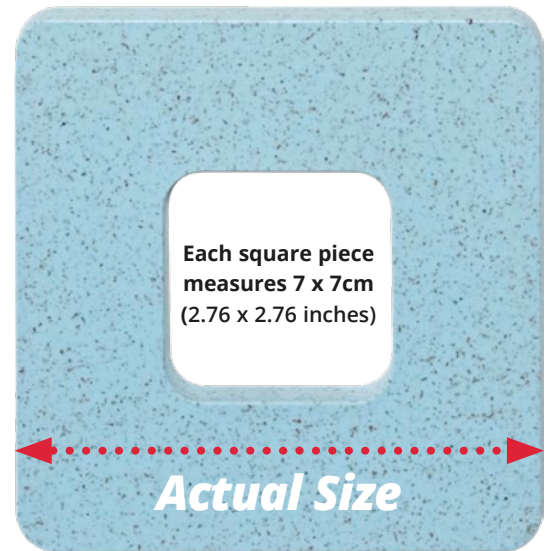

POLYDRON KINDERMAG

Designed and tested for age 12 months+

- Explore the magic of magnetic construction and polarity.
- Super tough design.
- The magnetic pieces can be stuck together with a simple snap to construct and create a variety of 2D patterns and 3D models.
- Cleaning Method: Sterilize with alcohol based sanitizer.

Polydron KinderMag Set

48 piece set ideal for smaller groups of children 12 months+.

24

Square

24

Triangle

BPA Free

Recyclable
Carton

Scan to view online

57-5000

48 Pieces

Polydron KinderMag Class Set

Larger groups of children will love to engage in collaborative play when building their 2D and 3D shapes and constructions.

48

Square

48

Triangle

BPA Free

Recyclable
Carton

Scan to view online

57-5010

96 Pieces

**96 Piece
Set**