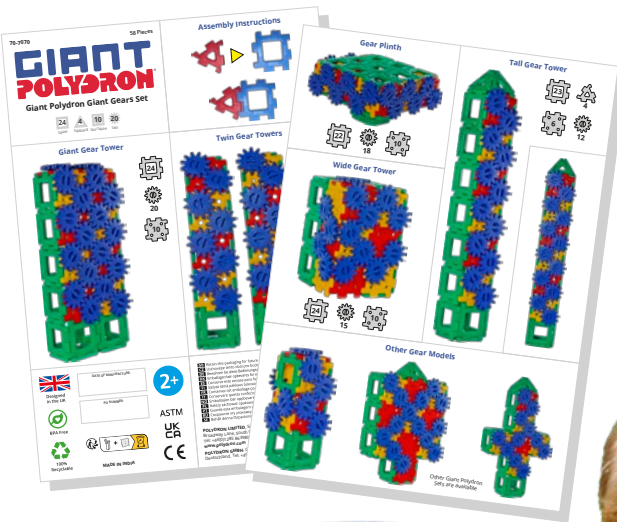

Giant Polydron Giant Gears

Children can push the gears into place and create their own structures. The gears ingeniously mesh together either on a flat surface or at an angle of 90 degrees. Turn one gear and see the rest move.

STEM.ORG
AUTHENTICATED™
EDUCATIONAL PRODUCT

24	4	10	20			
Square	Equilateral	Gear Square	Gear	Guide	100% Recyclable	BPA Free

70-7070	5 kg 11.02 lbs	60^h x 41^w x 22^h cm 23.62^h x 16.14^w x 8.66^h in	58 Pieces

Scan to view online

Gears Move!