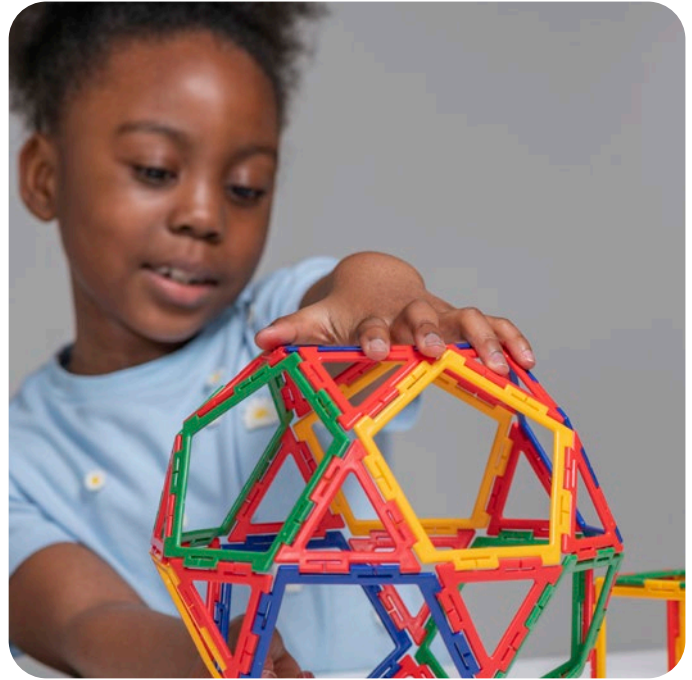

Original Polydron Frameworks: open-framed pieces of Polydron

- ▶ Pieces are lightweight and easy to connect.
- ▶ Ideal for making larger shapes and models.
- ▶ See inside of the shape, and explore the space within.
- ▶ Ideal for investigating and understanding shapes, angles, edges, vertices, planes and tangents.
- ▶ Fully supported with literature.
- ▶ Strong and versatile.
- ▶ Fully compatible with the Original Polydron range.
- ▶ Cleaning Method: Dishwasher Safe – 70° Celsius / 158° Fahrenheit.