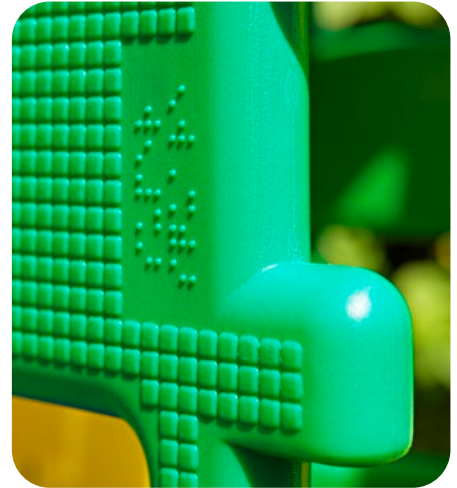

What the experts say about Giant Polydron and braille:

"Finding Braille on toys designed for general use has the potential to improve the self-esteem of a visually impaired child, particularly when sharing these toys with sighted peers in a mainstream setting."

Karen Hirst, CYPF Specialist Development Officer (Early Years/Early Intervention),
RNIB (Royal National Institute of Blind People)