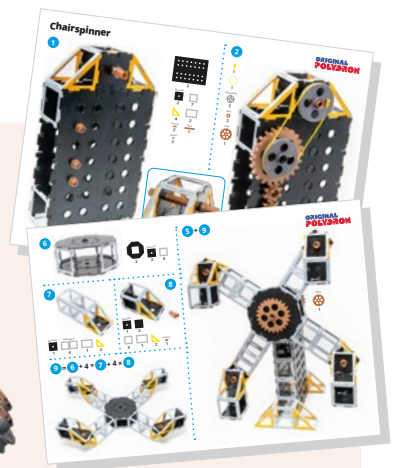

10-7060 4.5 kg – 9.92 lbs 43⁺ x 31^w x 23^H cm – 16.93⁺ x 12.2^w x 9.06^H in **250 Pieces**

All sets are 100% Recyclable & BPA Free