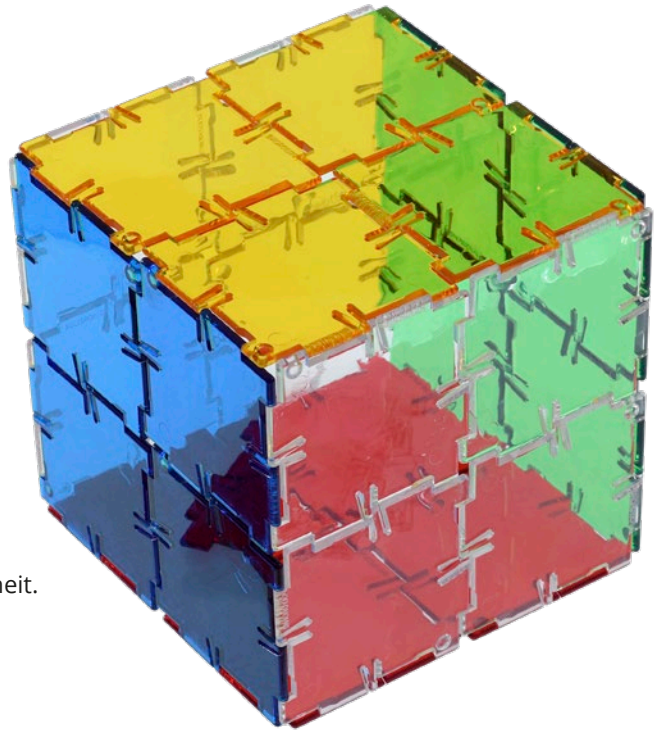

Includes Wheels!

BEST SELLER

Scan to view online

SMALL PARTS

ORIGINAL POLYDRON

Explore light & colour with stunning designs with **Original Crystal Polydron**

- ▶ Designed to work on a light table or against a light source.
- ▶ Supplied in red, yellow, blue, green and clear.
- ▶ Pieces are made from super tough and durable engineering grade polycarbonate.
- ▶ Includes teacher guide.
- ▶ Square piece measures 7.3 x 7.3cm (2.88 x 2.88 inches).
- ▶ Cleaning Method: Dishwasher Safe – 70° Celsius / 158° Fahrenheit.