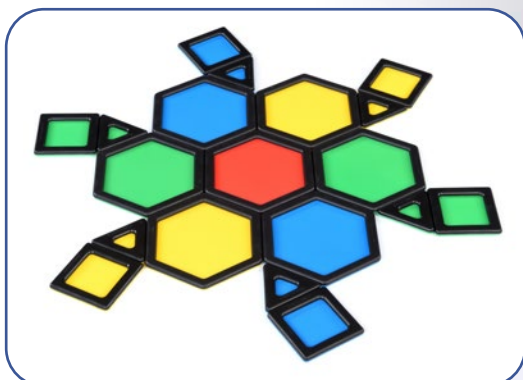

Scan to view online