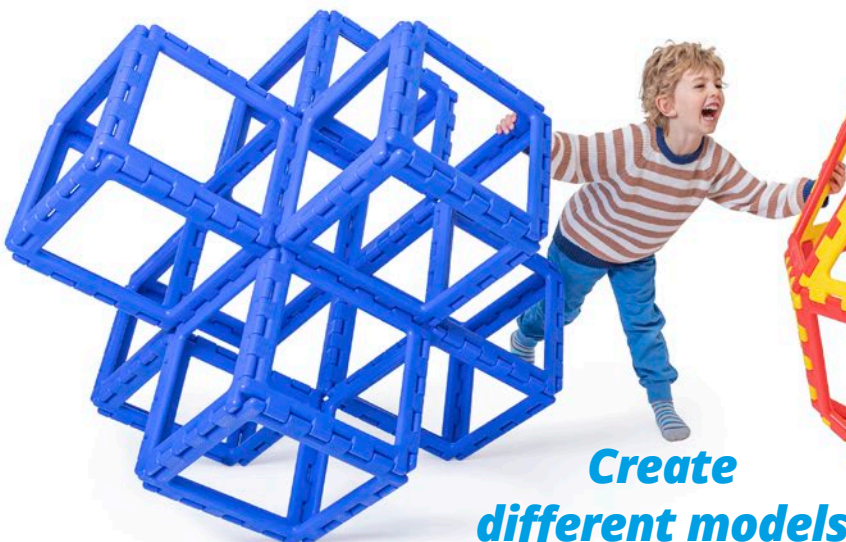

Multifunctional use...

Build a ball