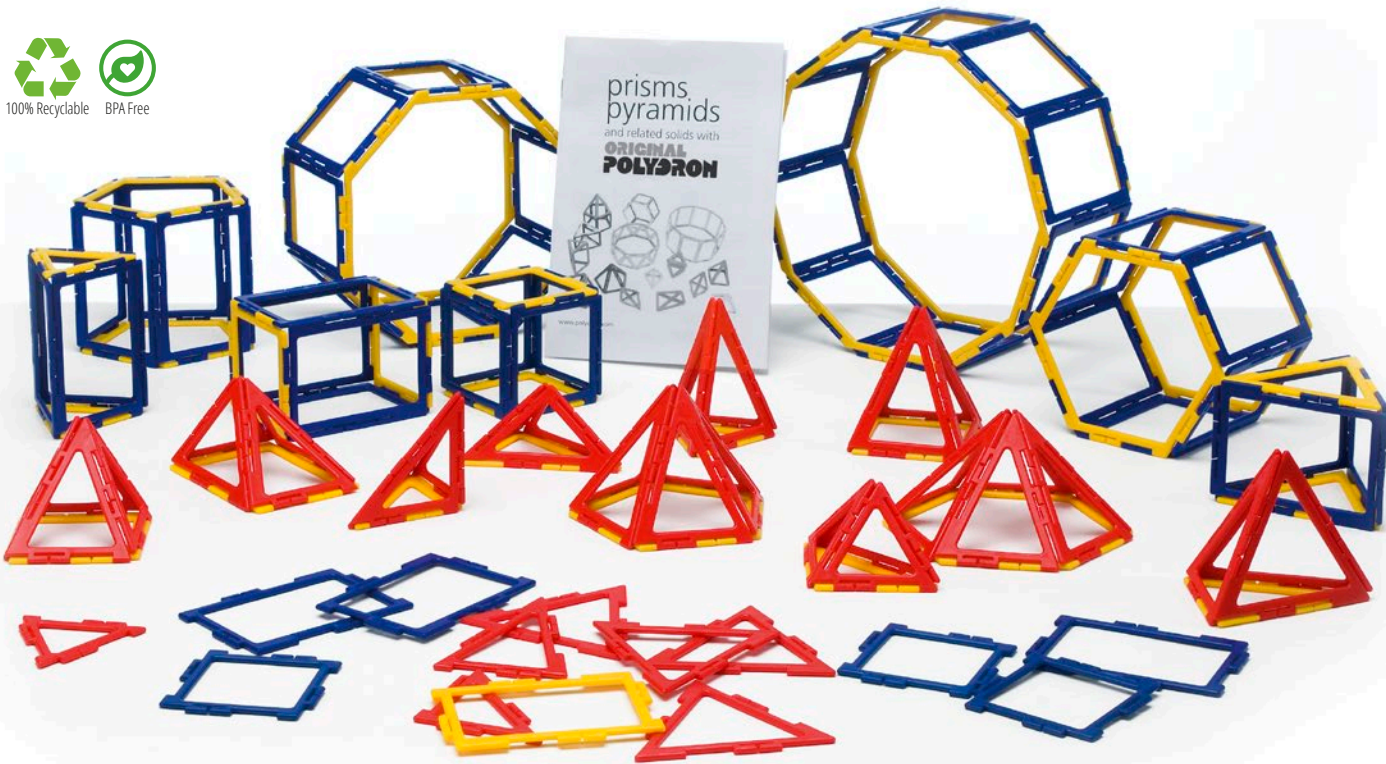

Original Polydron Frameworks Prism & Pyramid Set

This comprehensive set includes the Octagon and Decagon shapes and is colour coded for easy use. A full set of teachers notes is included with many exercises and extension ideas.

100% Recyclable	BPA Free