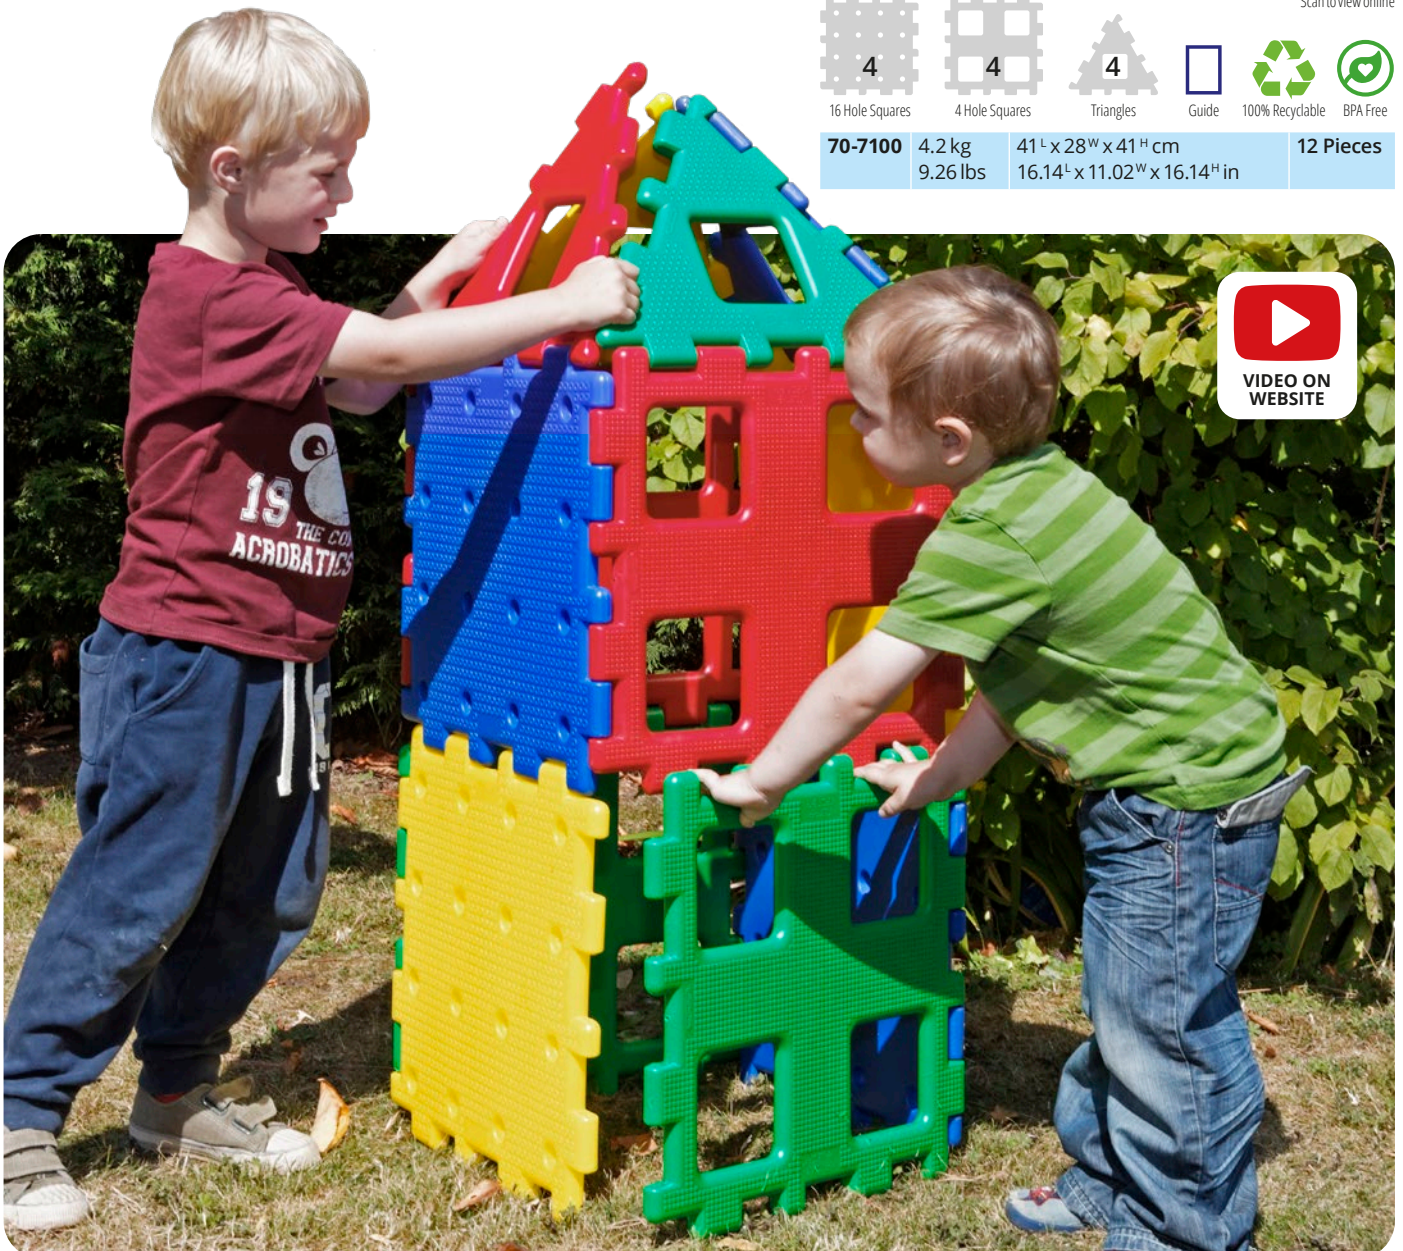

XL Polydron Set 1

A basic starter set to introduce XL Polydron.

Scan to view online

4	4	4			
16 Hole Squares	4 Hole Squares	Triangles	Guide	100% Recyclable	BPA Free
70-7100	4.2 kg 9.26 lbs	41^L x 28^W x 41^H cm 16.14^L x 11.02^W x 16.14^H in	12 Pieces