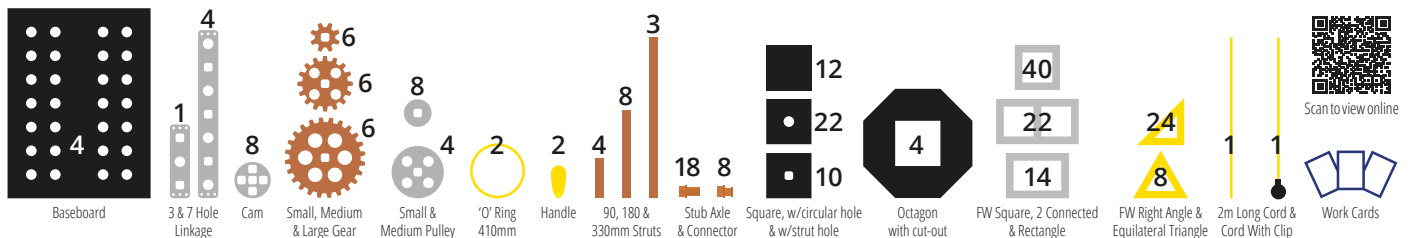

Original Polydron Engineer Class Set

Contains 250 pieces. Build the following 14 models: Cable Car, Gear Toy 1, Gear Toy 2, Chairspinner, Chairplane, Big Gear Toy 1, Big Gear Toy 2, Four Cylinder Engine, Gearbox, Crane, Gyro, V8 Engine, Clock, Vertigo. 3 to 4 models can be made at a time.