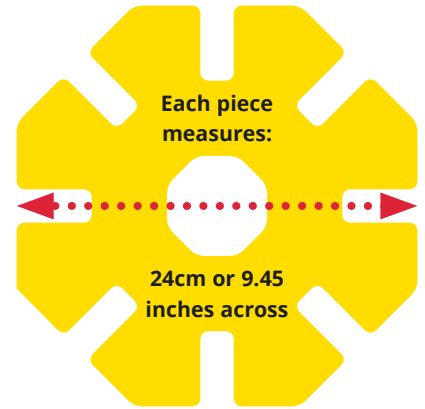

GIANT OCTOPLAY

100%
recycled
material