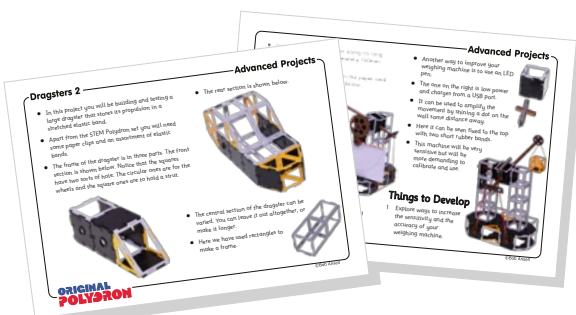

Advanced Projects

3 double-sided work cards for the more advanced student who has already learned all the principles and successfully built some of the models in the Project work cards. These Advanced Projects include building a self-propelled dragster and a working weighing machine.