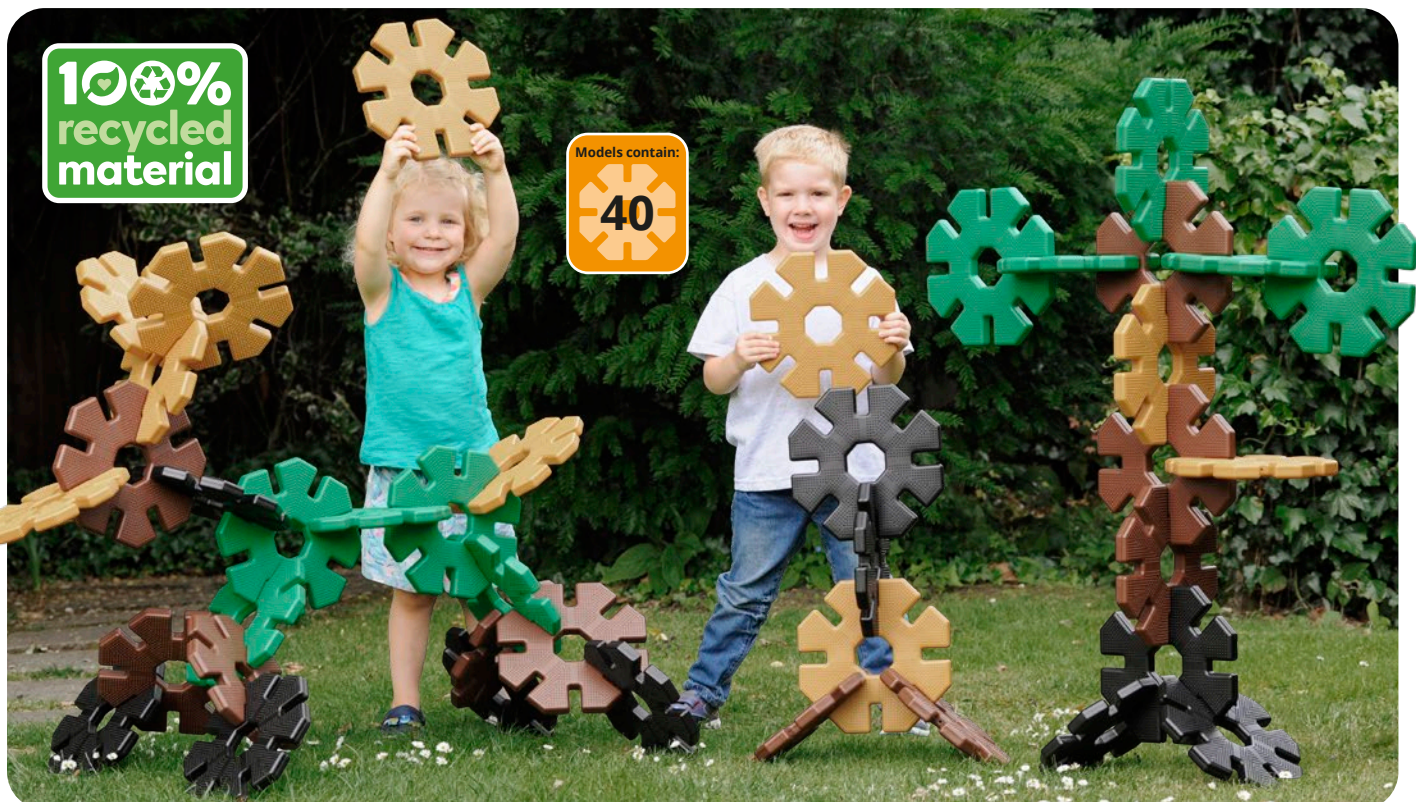

Giant Octoplay Natural Colours 80 Pieces

Guide

100% Recyclable

BPA Free

Scan to view online

80-1060	12.56 kg 27.69 lbs	50 ^L x 50 ^W x 47 ^H cm 19.69 ^L x 19.69 ^W x 18.5 ^H in	80 Pieces
----------------	-----------------------	--	---------------------