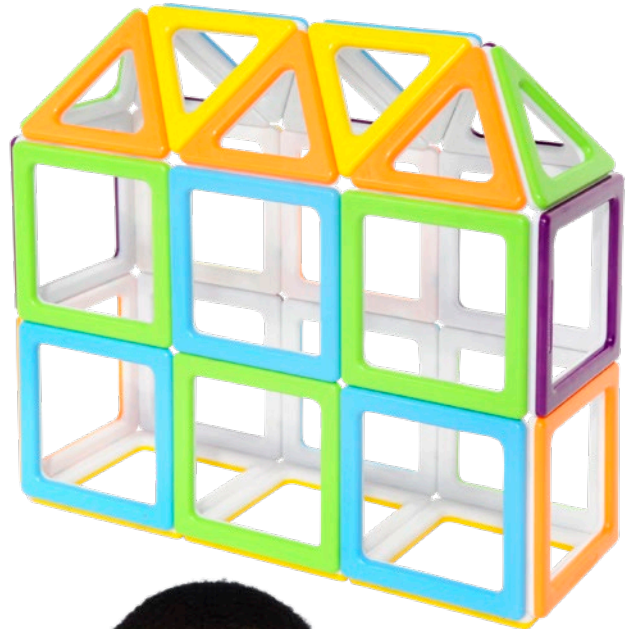

MEGAMAG POLYDRON

Magnetic construction for younger children

- ▶ Manufactured from hard wearing engineering grade ABS.
- ▶ Encourages students to explore geometry and identify the properties of 2D and 3D shapes.
- ▶ Chunky, brightly coloured squares and triangles quickly and easily fit together to make a wide range of shapes and models.
- ▶ Due to their polarity, magnets are self-correcting, and the coloured side (orange, yellow, green, purple or blue) pieces join together, but not with the reverse white side.
- ▶ Squares measure 12 x 12cm (4.72 x 4.72 inches).
- ▶ Cleaning Method: Sterilize with alcohol based sanitizer.