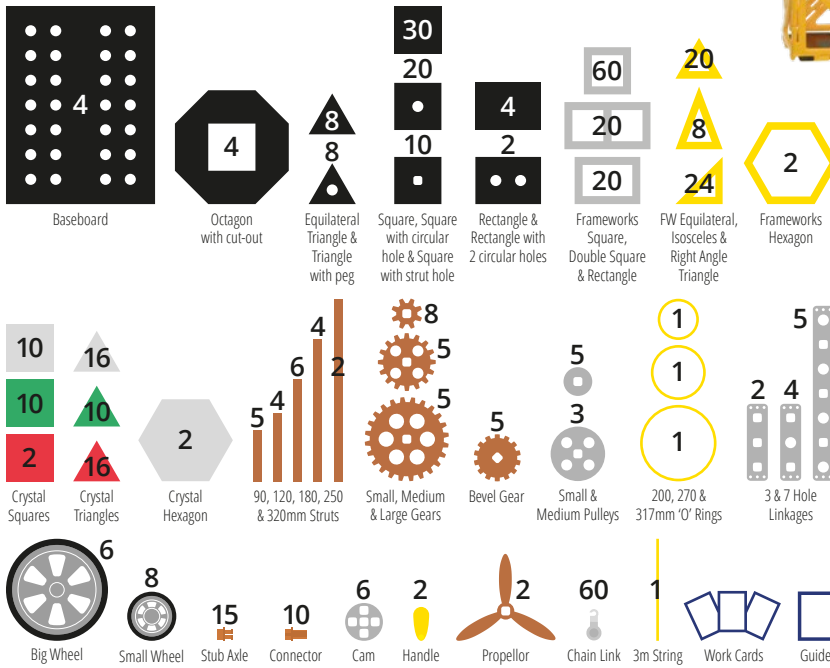

486 Pieces

Original Polydron STEM Set

An amazing new set which supports the principles of STEM and gives a brilliant foundation for higher level STEM learning. Follows a step by step approach with open ended extension activities for children to put into practice through construction what they have learned through the principles of STEM.