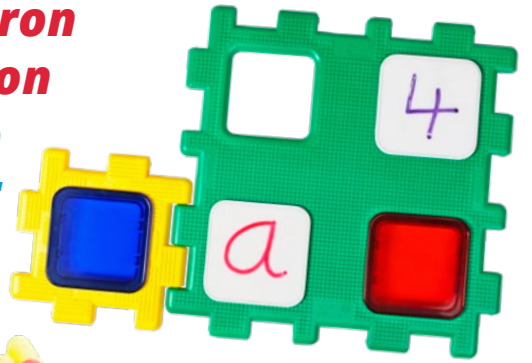

XL Polydron Set 2

Build towers and larger constructions.

Scan to view online

**Giant Polydron
& XL Polydron**
Designed to
fit together
perfectly!