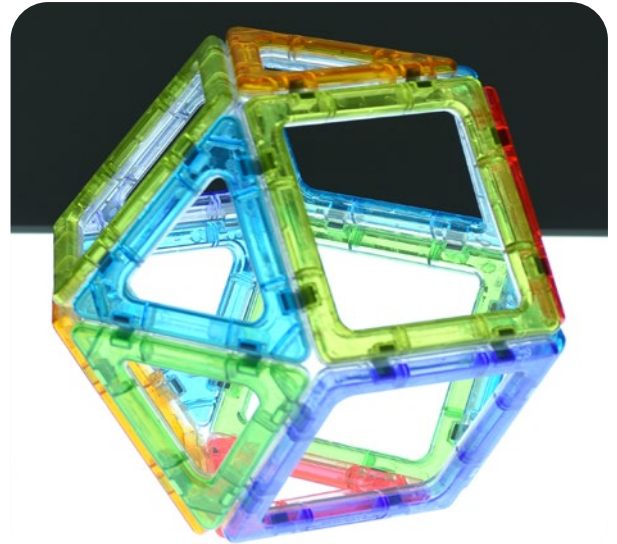

Explore shape & colour against a light source with Crystal MegaMag