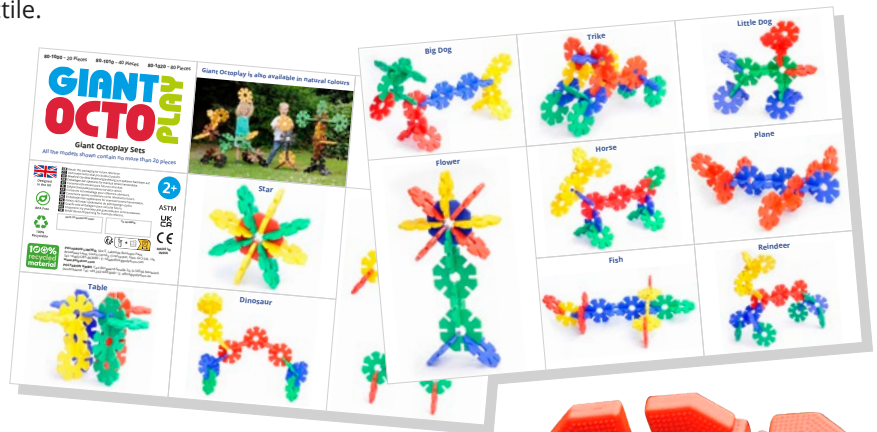

Now made from 100% recycled material

- The brilliant and colourful large construction invention!
- Original and unique: easily construct really large models.
- Textured surfaces make the shapes very tactile.
- Connection is simple and easy to do.
- Available in bright or natural colours
- Suitable for use outdoors or inside.
- Cleaning Method: Hand wash with mild sterilizing detergent.

Don't wait, 'GO' create!