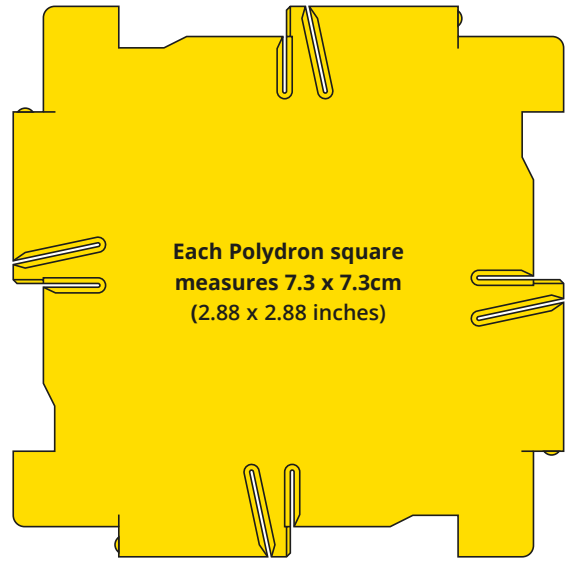

ORIGINAL POLYDRON

The original and superior construction shape!

- One of the world's leading resources for teaching shape and space.
- Ideal for 2D and 3D geometry, design & technology and STEM.
- The unique joints readily snap together giving a superior hinge.
- A versatile resource for both play and complex mathematical theories.
- Available in a range of compatible sets such as Original solid pieces, Frameworks, Bridges, Engineering and STEM.
- Cleaning Method: Dishwasher Safe – 70° Celsius / 158° Fahrenheit.
- For easy assembly, all sets (except Original Crystal Polydron) have at least one piece of Original Polydron Frameworks.

Each Polydron square measures 7.3 x 7.3cm (2.88 x 2.88 inches)

Actual Size

BEST VALUE

Original Polydron Super Value Set

An excellent, comprehensive set containing over 450 pieces of Polydron that will be a great value addition to any classroom. The most economical way to buy a bulk set of quality Polydron.

Scan to view online

456 Pieces

80	100	80	160	12	12	12		
Square	Equilateral	Square	Equilateral	Large Wheel	Axle Mount	Stub Axle	100% Recyclable	BPA Free
10-3010	4.7 kg – 10.36 lbs	46^L x 36^W x 15^H cm 18.11^L x 14.17^W x 5.91^H in		456 Pieces