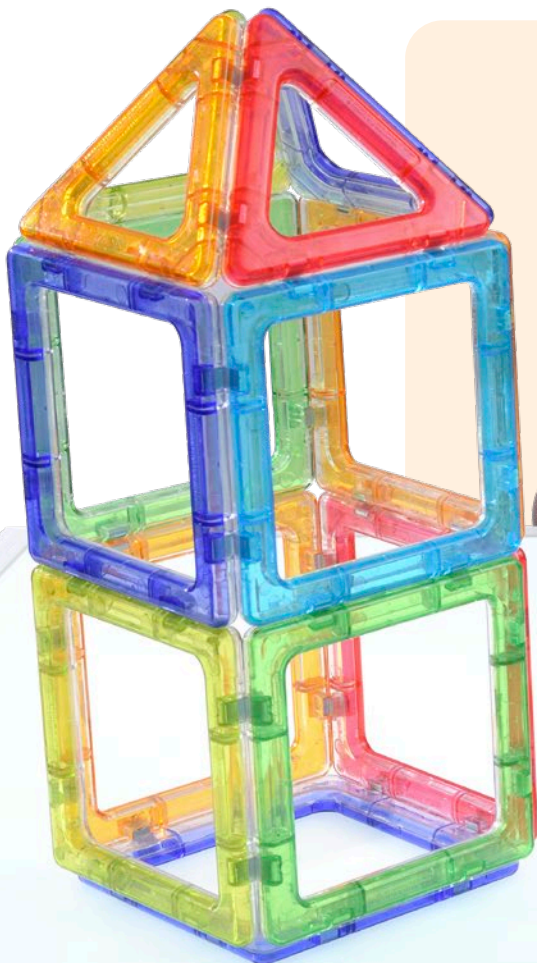

Crystal MegaMag Polydron Set

Set includes 20 squares and 16 equilateral triangles.

20	16				
Square	Equilateral	Guide	BPA Free	Recyclable Carton	Scan to view online
90-1000 CRYSTAL	1.5 kg 3.31 lbs	36^L x 25^W x 6.5^H cm 14.17^L x 9.84^W x 2.56^H in	36 Pieces		

All models shown can be made at the same time