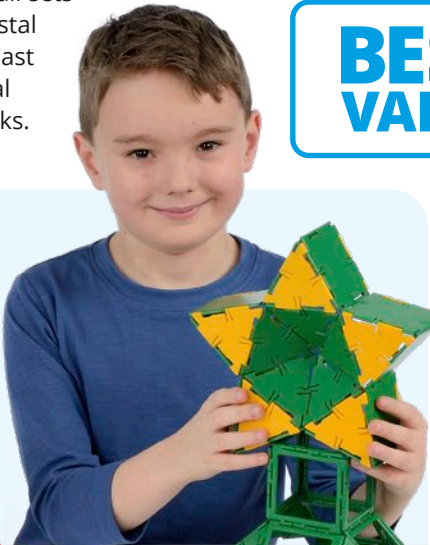

SMALL PARTS