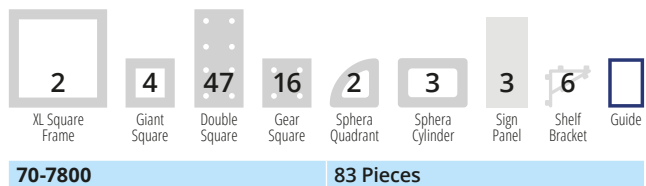

VIDEO ON
WEBSITE

Scan to view online

Giant Polydron Build-A-Shop

Children will love to build their own shop as they combine role play and construction into one fun activity. A variety of shops can be made with the one set. Add windows to the side of the building, shelves on the outside or inside, and write the shop name and goods being sold on the panels.