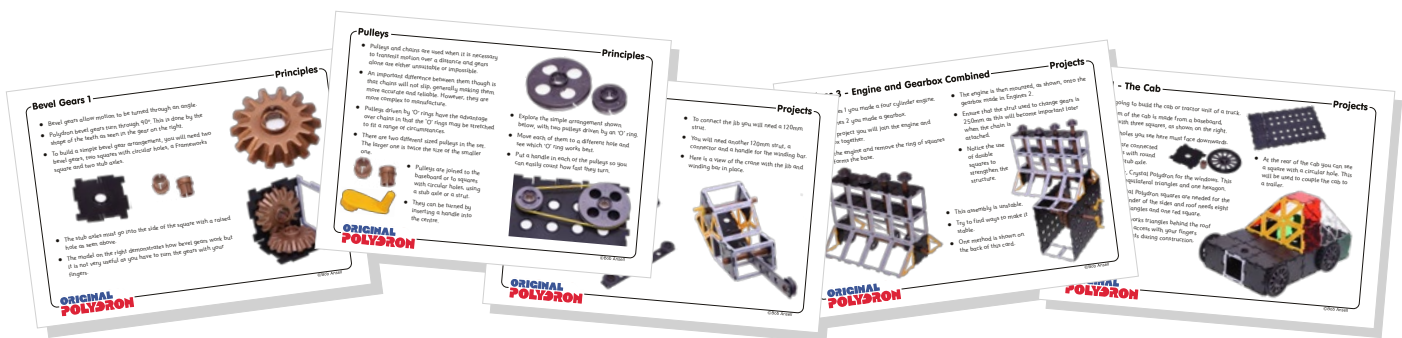

Projects

13 double-sided work cards showing how to use the Principles to create amazing models such as engines, cranes and fairground rides and many more.