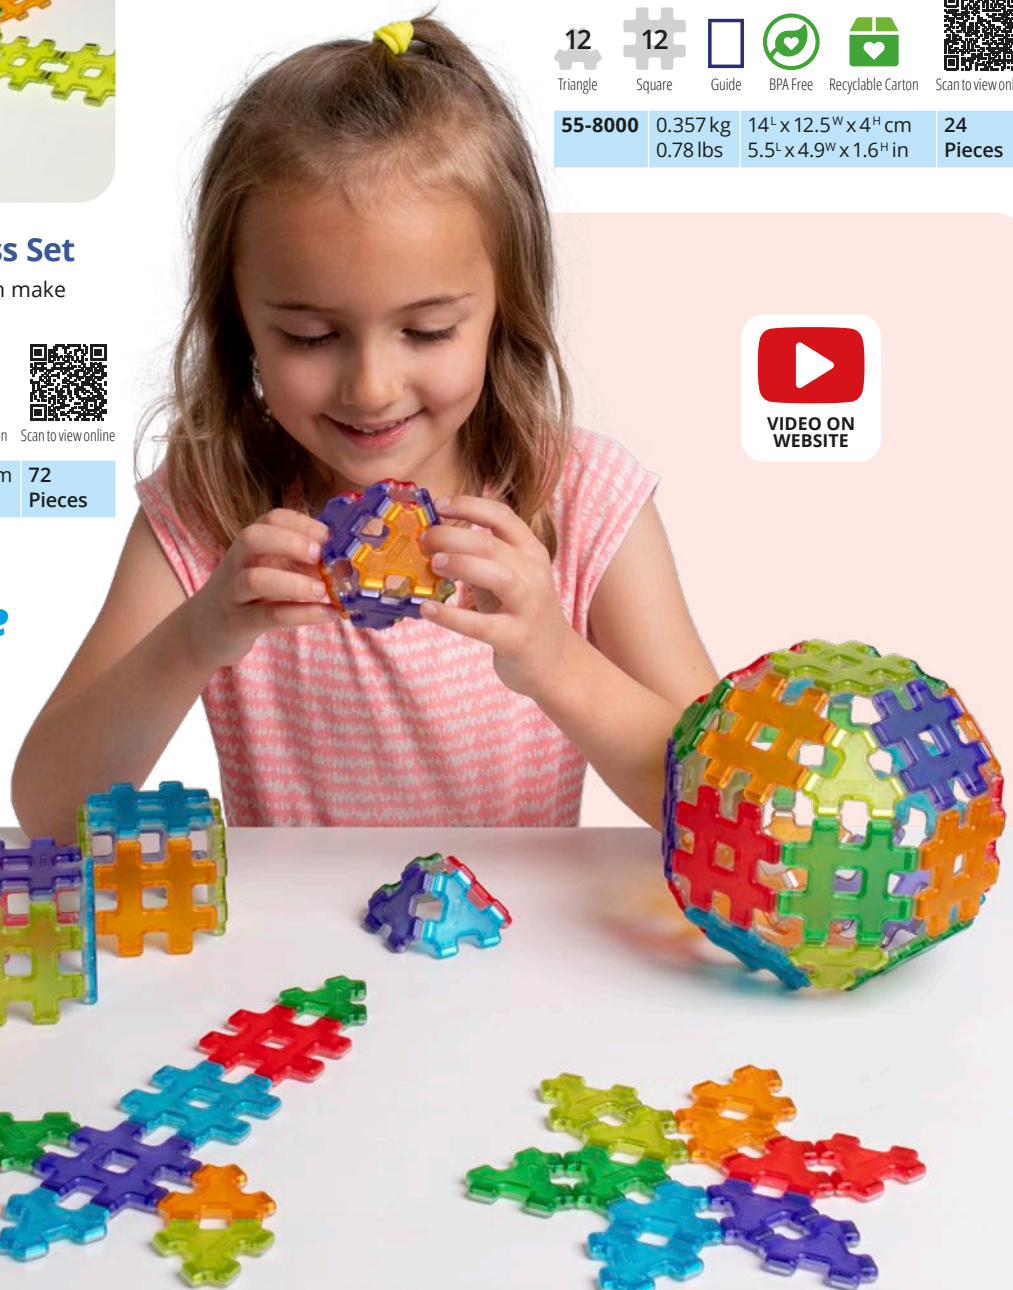

Hashmag Polydron Class Set

Expand the range of models you can make with this whole class set.

36	36				
Triangle	Square	Guide	BPA Free	Recyclable Carton	Scan to view online

55-8010	0.992 kg 2.18 lbs	19.5^L x 18^W x 5.5^H cm 7.7^L x 7.1^W x 2.2^H in	72 Pieces

*Develops fine
motor skills*