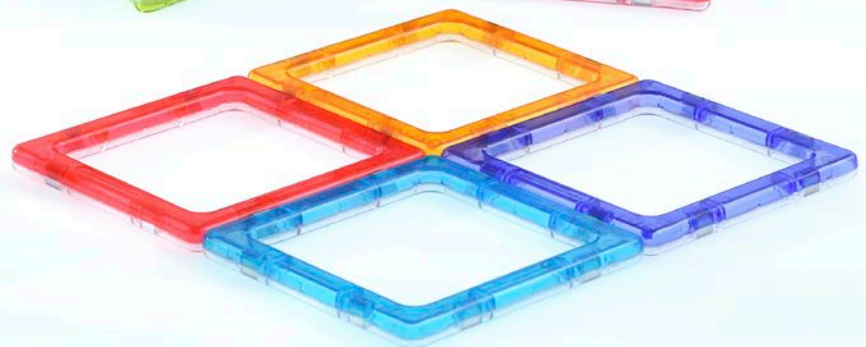

Crystal MegaMag Polydron Set

Set includes 20 squares and 16 equilateral triangles.

20	16				
Square	Equilateral	Guide	BPA Free	Recyclable Carton	Scan to view online
90-1000 CRYSTAL	1.5 kg 3.31 lbs	36^L x 25^W x 6.5^H cm 14.17^L x 9.84^W x 2.56^H in	36 Pieces		

All models shown can be made at the same time