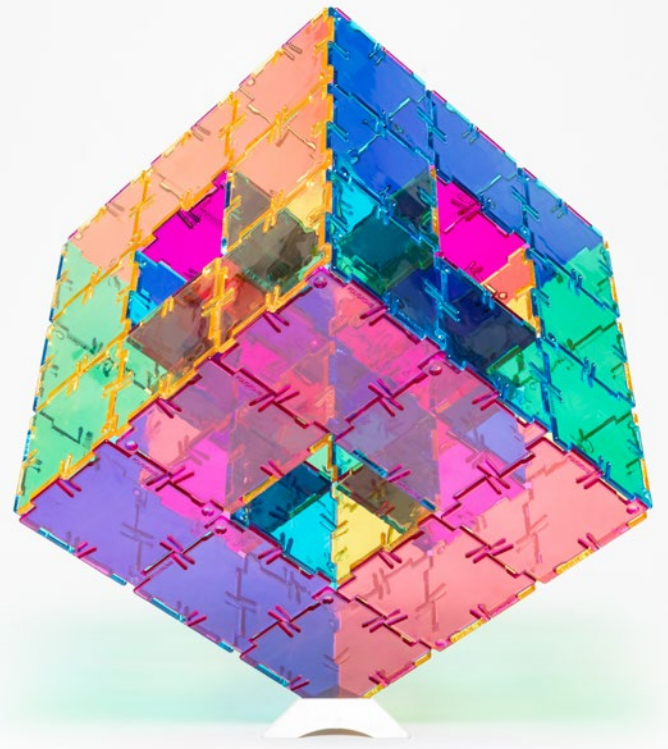

ORIGINAL POLYDRON®

Original Crystal Polydron CMY Sets

10-CMYCRYSTAL – 48 Squares
Build all of the models on this side

10-CMYCRYSTAL/SPECIAL – 96 Squares
Build all of the models on both sides

6

24

24

72