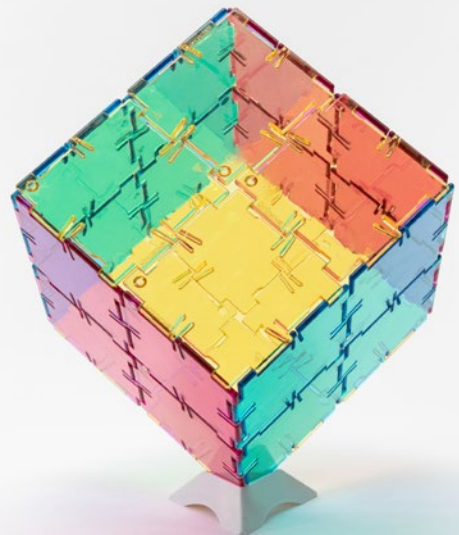

ORIGINAL POLYDRON®

Original Crystal Polydron CMY Sets

10-CMYCRYSTAL – 48 Squares
Build all of the models on this side

10-CMYCRYSTAL/SPECIAL – 96 Squares
Build all of the models on both sides

6

24

24

72