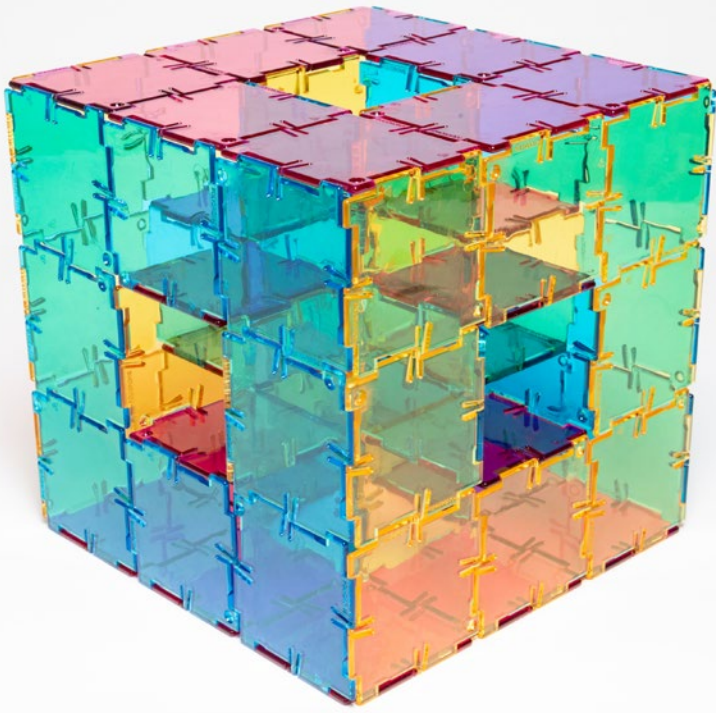

ORIGINAL POLYDRON®

Original Crystal Polydron CMY Sets

10-CMYCRYSTAL – 48 Squares
Build all of the models on this side

10-CMYCRYSTAL/SPECIAL – 96 Squares
Build all of the models on both sides

6

24

24

72