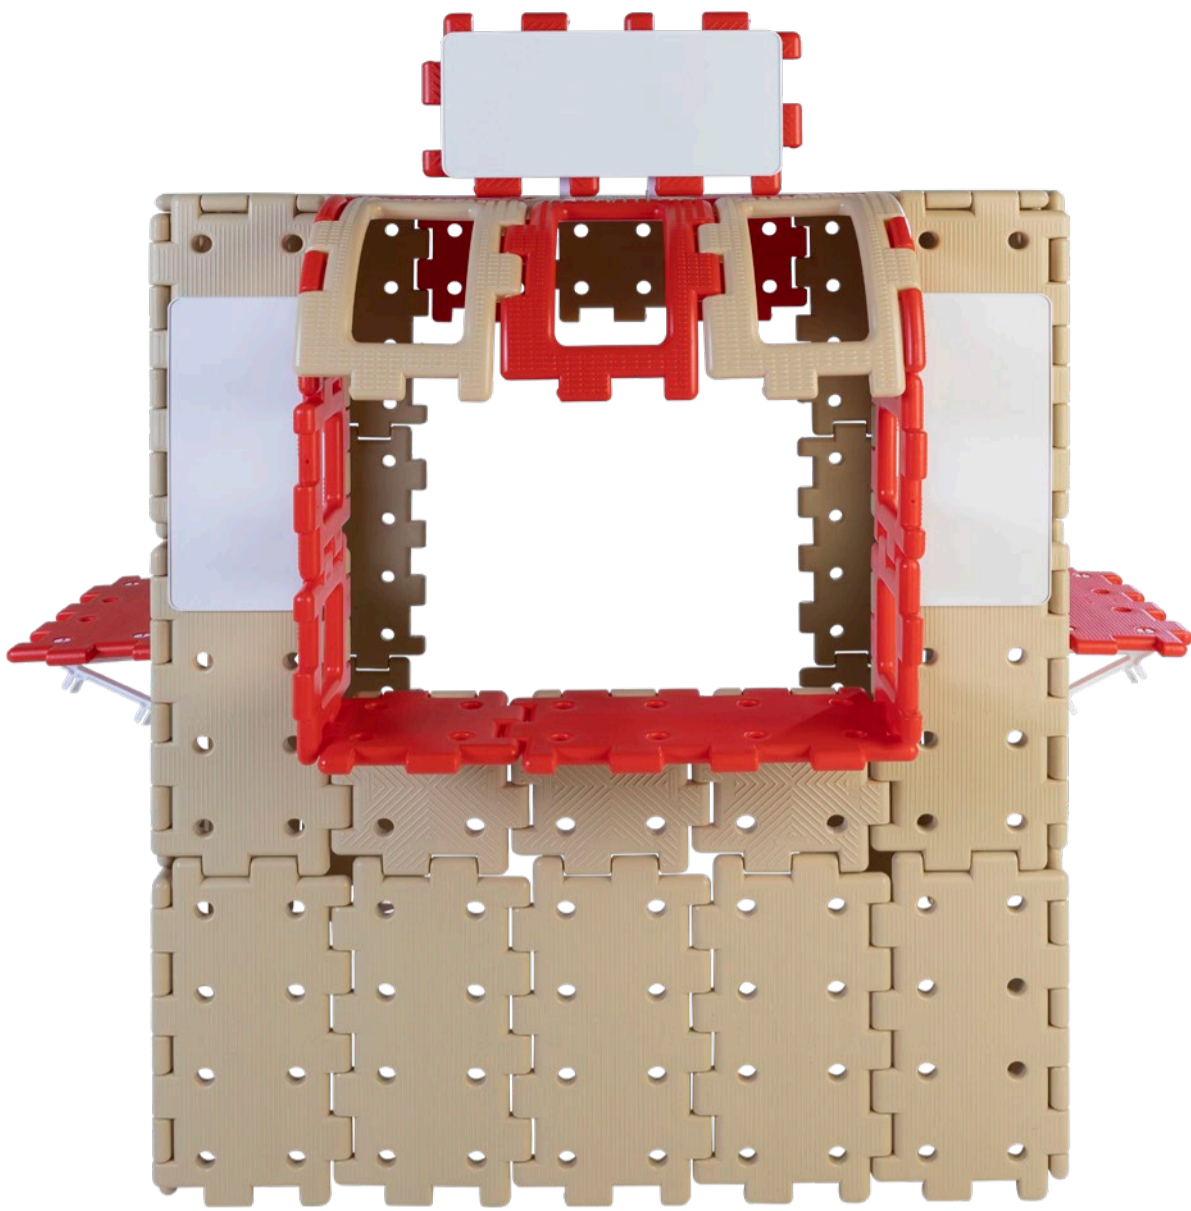

Rear Elevation

Right Elevation